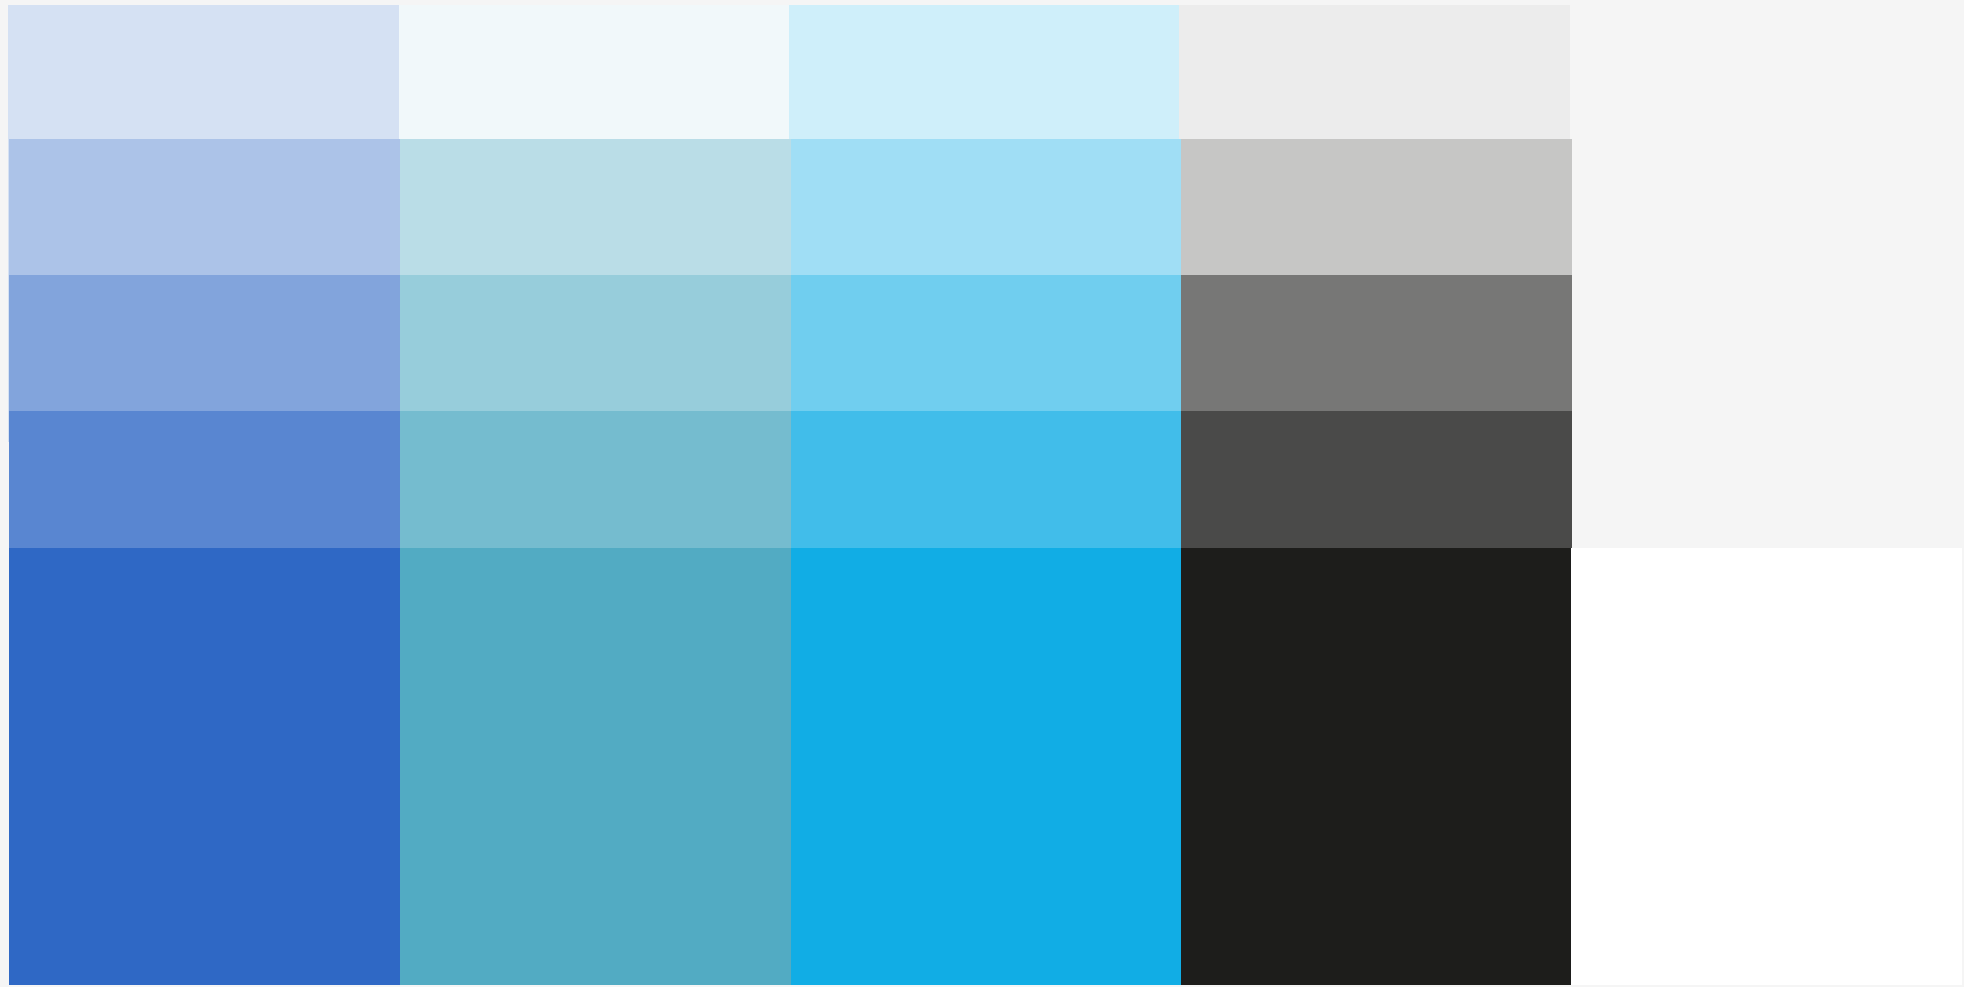

HEX	#2f68c5	#52abc3	#11ade5	#1d1d1b
RGB	47 104 197	82 171 195	17 173 229	29 29 27
CMYK	83% 58% 0% 0%	66% 14% 20% 0%	72% 11% 0% 0%	74% 65% 63% 81%
PANTONE	660C	549C	306C	Black C